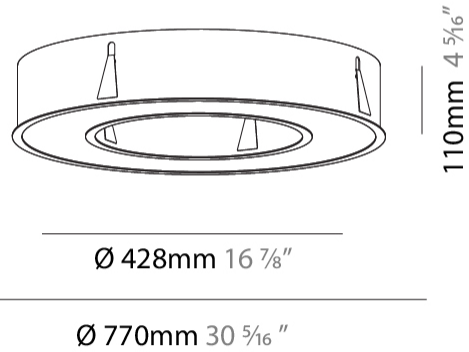

GENERAL

Series: Glorious
Subseries: Glorious
Brand: Prolicht
Division: Architectural
Mounting Type: Recessed
Mounting Location: Ceiling
Subcategory: Ambient

PHYSICAL

Shape: Round
Diameter (mm): 770
Diameter (in): 30 5/16
Height (mm): 110
Height (in): 4 5/16
Min. Recessing Depth (mm): 120
Min. Recessing Depth (in): 4 3/4
Light Distribution: Direct
Weight (kg): 9.285
Weight (lbs): 20.47
Diffuser: PMMA - Opal or Micro-Prism
Fixture Finish: SSR / BKV / CWI / CRY / HAB / UFT / ITA / RUA / FTG / MYG / LOD / PUS / FRO / FUP / KIA / POP / BLS / SPG / MEY / GOH / GUM / CHC / COM / ABZ / JAG / OBR / MOS / ROR
Fixture Material: Aluminum
Cut-out Measurements: 760mm / 29 15/16" x 440mm / 17 5/16"

ELECTRICAL

Lamp Type: LED (Zhaga Standard)
Input Wattage (W): 30
Total Output Wattage (W): 24 / 19.2 (3500K)
Dimming: Non-Dimming / Phase Dimming (120Vac only) / 0-10V Dimming
Driver Included: Yes
Driver Location: Integrated
Driver Type: Constant Current - 120 / 277Vac
Driver Class: Class 2
Input Voltage (V): 120 - 277
Constant Current (MA): 350 / 600 (3500K)

LED

Color Temperature (°K): 3000 / 3500 / 4000
Max. Delivered Lumen (lm): 2770 / 2862 / 2920
CRI: >80 CRI
Efficiency (%): 65
Lamp Life (hrs): 50000

OPTICAL

RATINGS AND CERTIFICATIONS

Certified By: Certified for North American Standards
IP rating: IP20

760mm x 440mm
29 15/16" x 17 5/16"

120mm
4 3/4"

10 - 15mm
3/8" - 9/16"