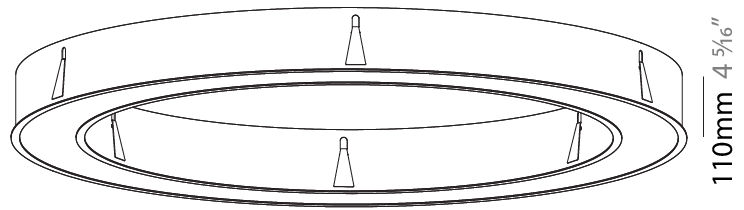

GENERAL

Series: Glorious
 Subseries: Glorious
 Brand: Prolicht
 Division: Architectural
 Mounting Type: Recessed
 Mounting Location: Ceiling
 Subcategory: Ambient

PHYSICAL

Shape: Round
 Diameter (mm): 1570
 Diameter (in): 61 ¹³/₁₆
 Height (mm): 110
 Height (in): 4 ⁵/₁₆
 Min. Recessing Depth (mm): 120
 Min. Recessing Depth (in): 4 ³/₄
 Light Distribution: Direct
 Weight (kg): 16.624
 Weight (lbs): 36.65
 Diffuser: PMMA - Opal or Micro-Prism
 Fixture Finish: SSR / BKV / CWI / CRY / HAB / UFT / ITA / RUA / FTG / MYG / LOD / PUS / FRO / FUP / KIA / POP / BLS / SPG / MEY / GOH / GUM / CHC / COM / ABZ / JAG / OBR / MOS / ROR
 Fixture Material: Aluminum
 Cut-out Measurements: 1560mm / 61 7/16" x 1240mm / 48 13/16"

PROJECT
TYPE
SPECIFIER
QUANTITY
DATE

Ø 1228mm 48 3/8"

Ø 1570mm 61 13/16"

1560mm x 1240mm
61 7/16" x 48 13/16"

120mm
4 3/4"

10 - 15mm
3/8" - 9/16"

A37502-

PROJECT	_____
TYPE	_____
SPECIFIER	_____
QUANTITY	_____
DATE	_____

GENERAL

Series: Glorious
 Subseries: Glorious
 Brand: Prolicht
 Division: Architectural
 Mounting Type: Recessed
 Mounting Location: Ceiling
 Subcategory: Ambient

PHYSICAL

Shape: Round
 Diameter (mm): 970
 Diameter (in): 38 ³/₁₆
 Height (mm): 110
 Height (in): 4 ⁵/₁₆
 Min. Recessing Depth (mm): 120
 Min. Recessing Depth (in): 4 ³/₄
 Light Distribution: Direct
 Weight (kg): 11.164
 Weight (lbs): 24.61
 Diffuser: PMMA - Opal or Micro-Prism
 Fixture Finish: SSR / BKV / CWI / CRY / HAB / UFT / ITA / RUA / FTG / MYG / LOD / PUS / FRO / FUP / KIA / POP / BLS / SPG / MEY / GOH / GUM / CHC / COM / ABZ / JAG / OBR / MOS / ROR
 Fixture Material: Aluminum
 Cut-out Measurements: 960mm / 37 13/16" x 640mm / 25 3/16"