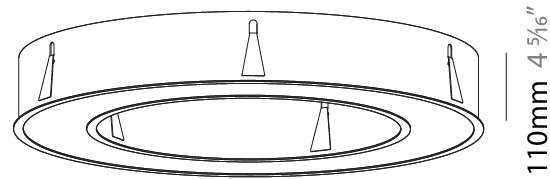

GENERAL

Series: Glorious
 Subseries: Glorious
 Brand: Prolicht
 Division: Architectural
 Mounting Type: Recessed
 Mounting Location: Ceiling
 Subcategory: Ambient

PHYSICAL

Shape: Round
 Diameter (mm): 970
 Diameter (in): 38 ³/₁₆
 Height (mm): 110
 Height (in): 4 ⁵/₁₆
 Min. Recessing Depth (mm): 120
 Min. Recessing Depth (in): 4 ³/₄
 Light Distribution: Direct
 Weight (kg): 11.164
 Weight (lbs): 24.61
 Diffuser: PMMA - Opal or Micro-Prism
 Fixture Finish: SSR / BKV / CWI / CRY / HAB / UFT / ITA / RUA / FTG / MYG / LOD / PUS / FRO / FUP / KIA / POP / BLS / SPG / MEY / GOH / GUM / CHC / COM / ABZ / JAG / OBR / MOS / ROR
 Fixture Material: Aluminum
 Cut-out Measurements: 960mm / 37 13/16" x 640mm / 25 3/16"

PROJECT	
TYPE	
SPECIFIER	
QUANTITY	
DATE	

110mm 4 ⁵/₁₆"

Ø 628mm 24 ³/₄"

Ø 970mm 38 ³/₁₆ "

960mm x 640mm
37 ¹³/₁₆" x 25 ³/₁₆"

120mm
4 ³/₄"

10 - 15mm
³/₈" - ⁹/₁₆"

A37505-